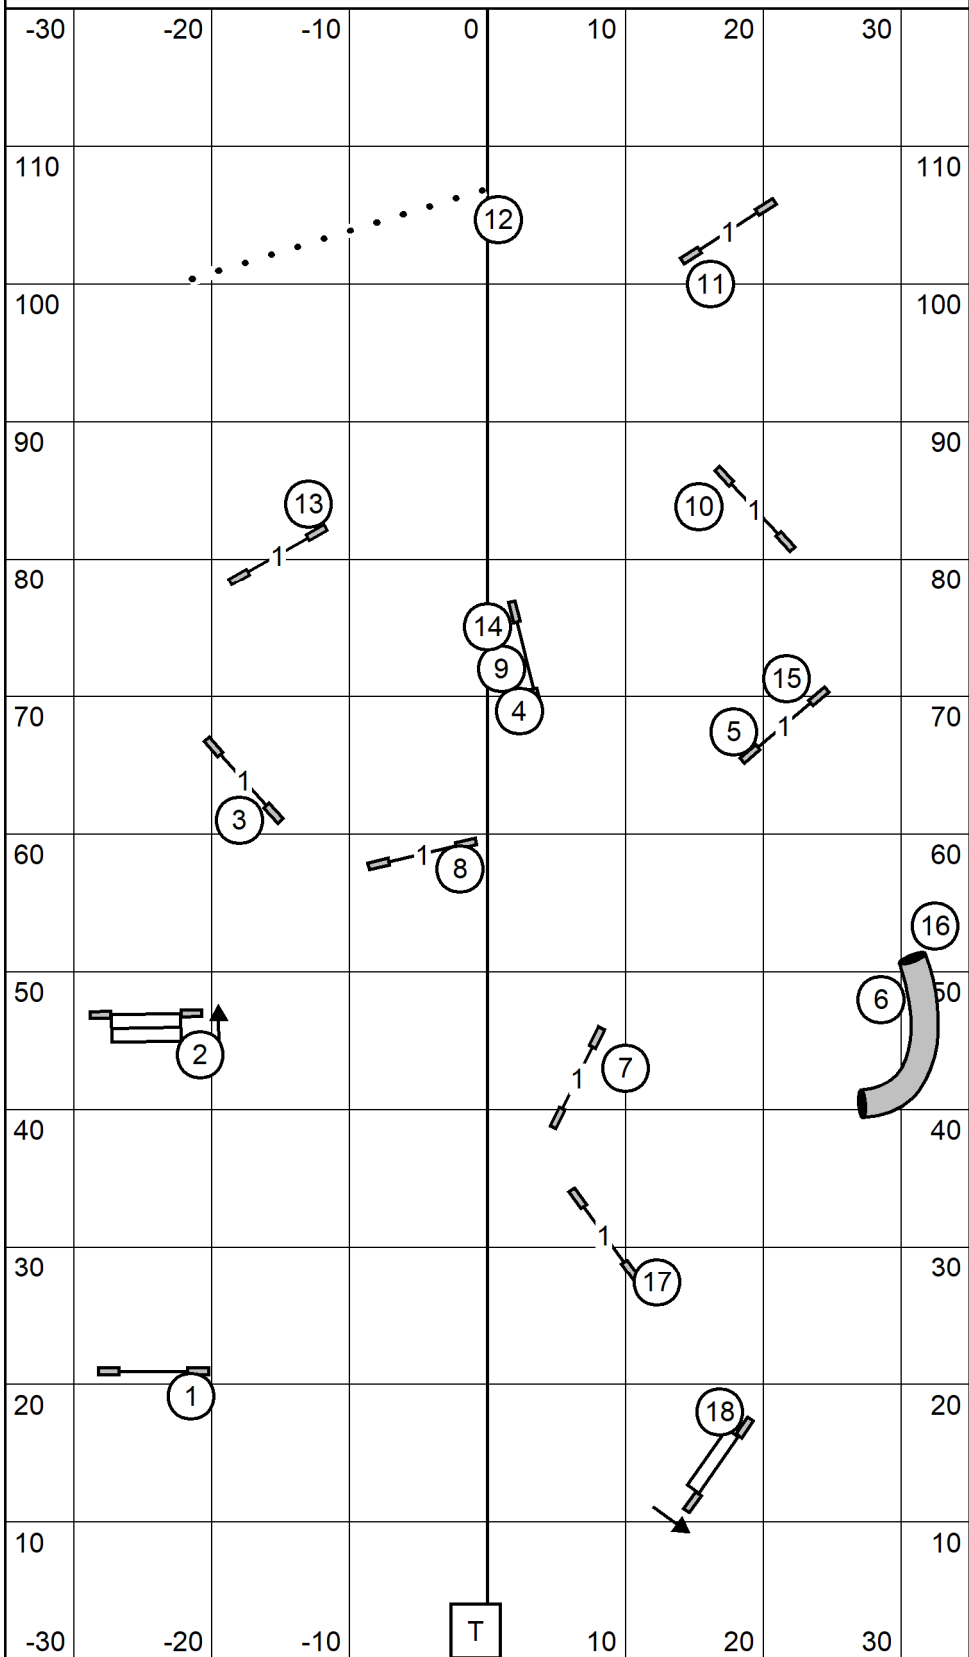

Open JWW

Blue Ridge Dog Training Club
Saturday March 13, 2021
Open JWW
Judge: Cindy Blanton