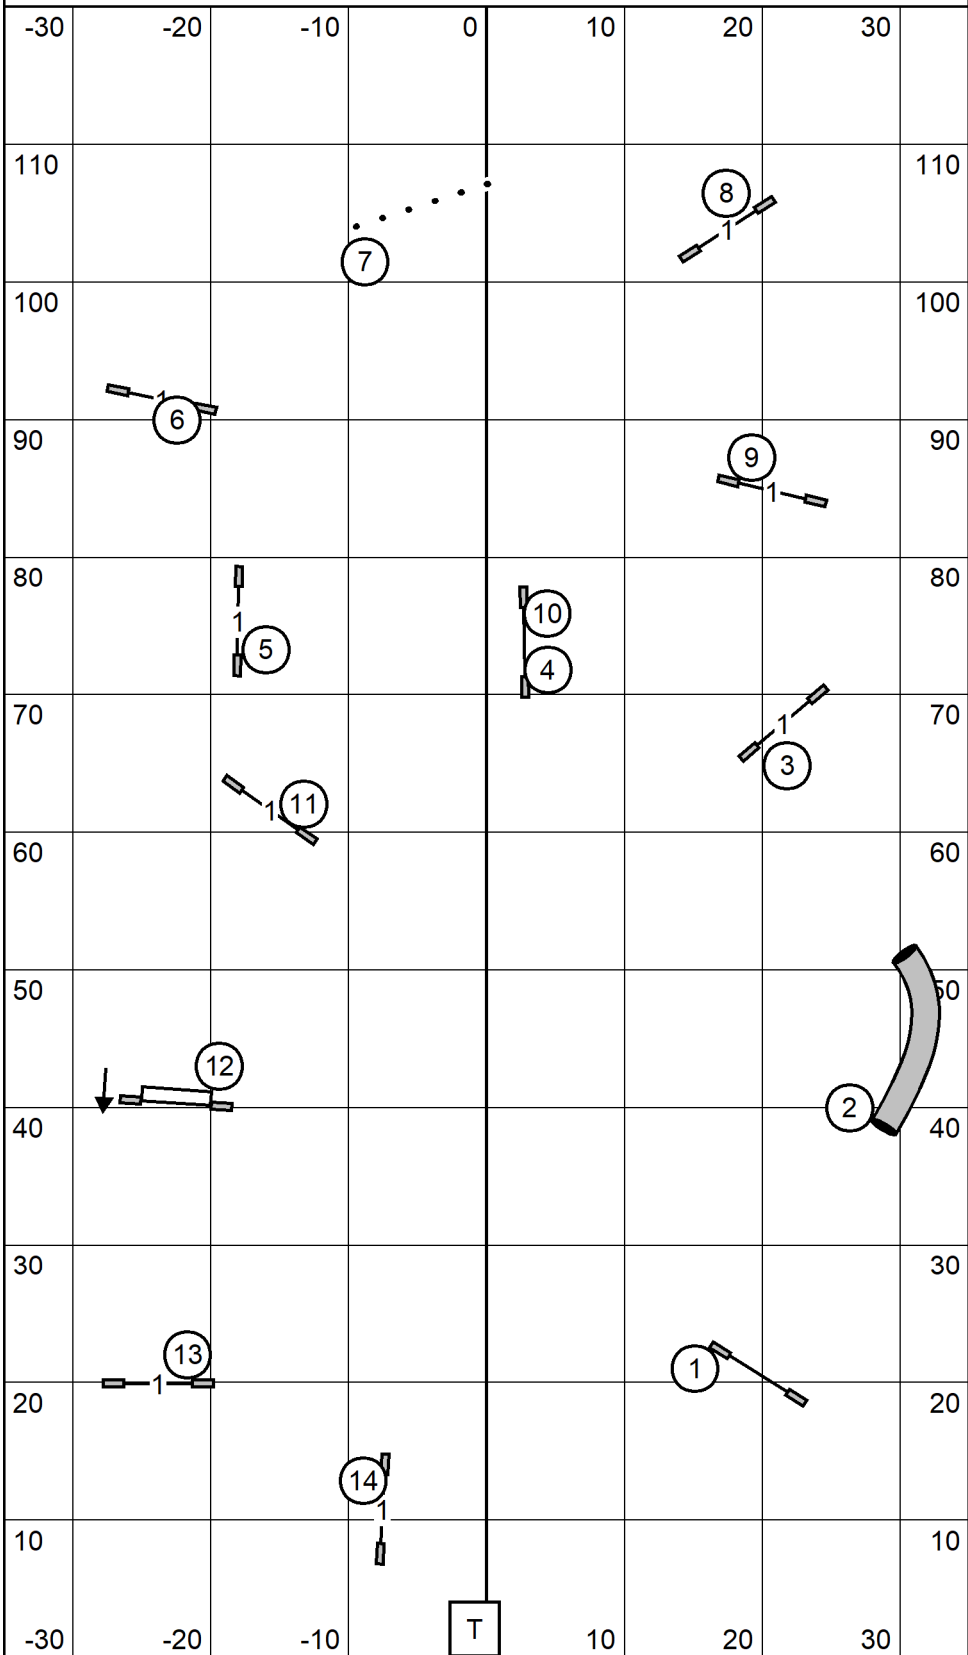

Novice JWW

Blue Ridge Dog Training Club
Saturday March 13, 2021
Novice JWW
Judge: Cindy Blanton