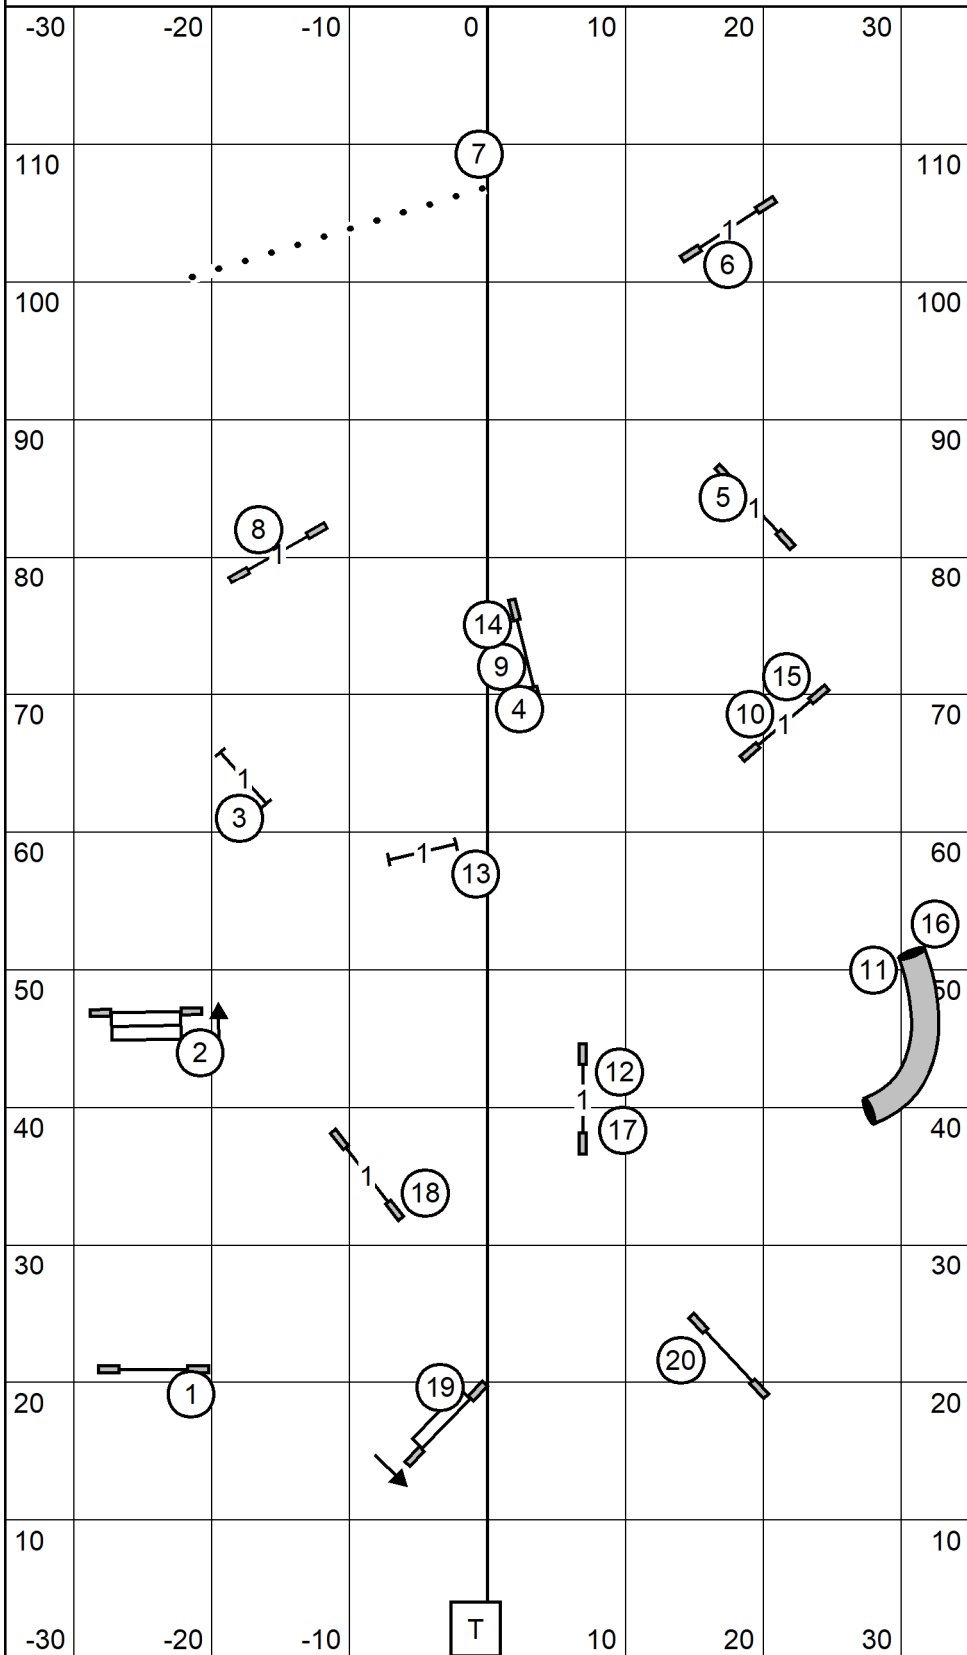

# Excellent/Master JWW

Blue Ridge Dog Training Club  
 Saturday March 13, 2021  
 Excellent/Master JWW  
 Judge: Cindy Blanton