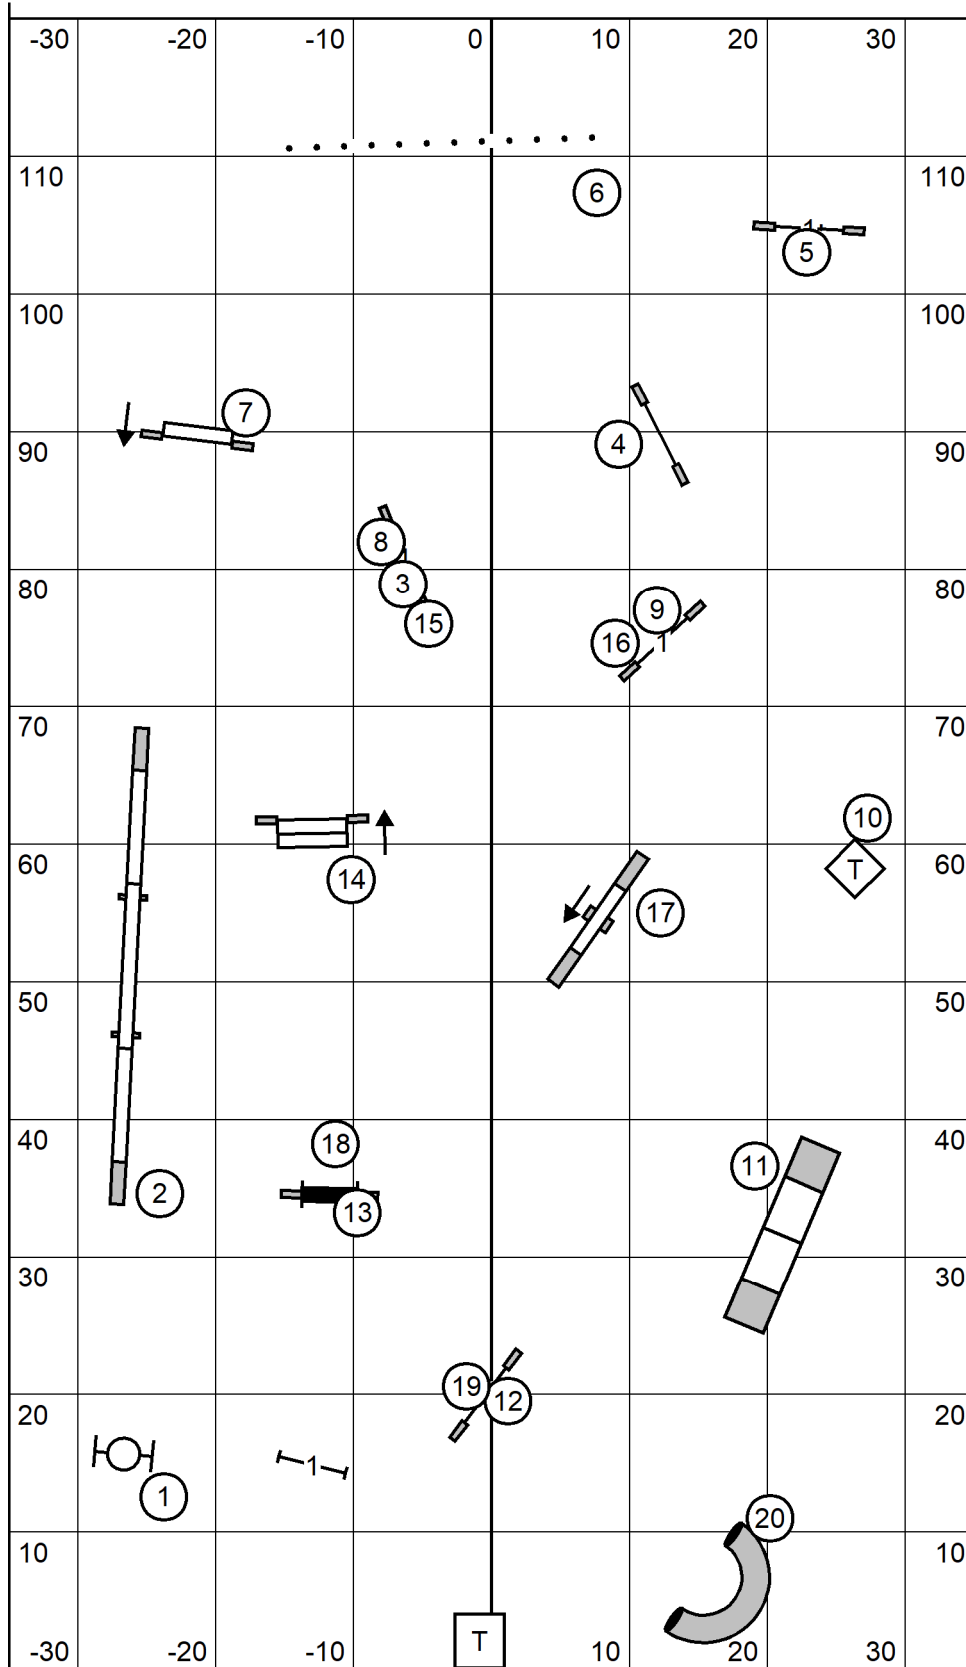

Excellent/Master Standard

Blue Ridge Dog Training Club
Saturday March 13, 2021
Excellent/Master Standard
Judge: Cindy Blanton