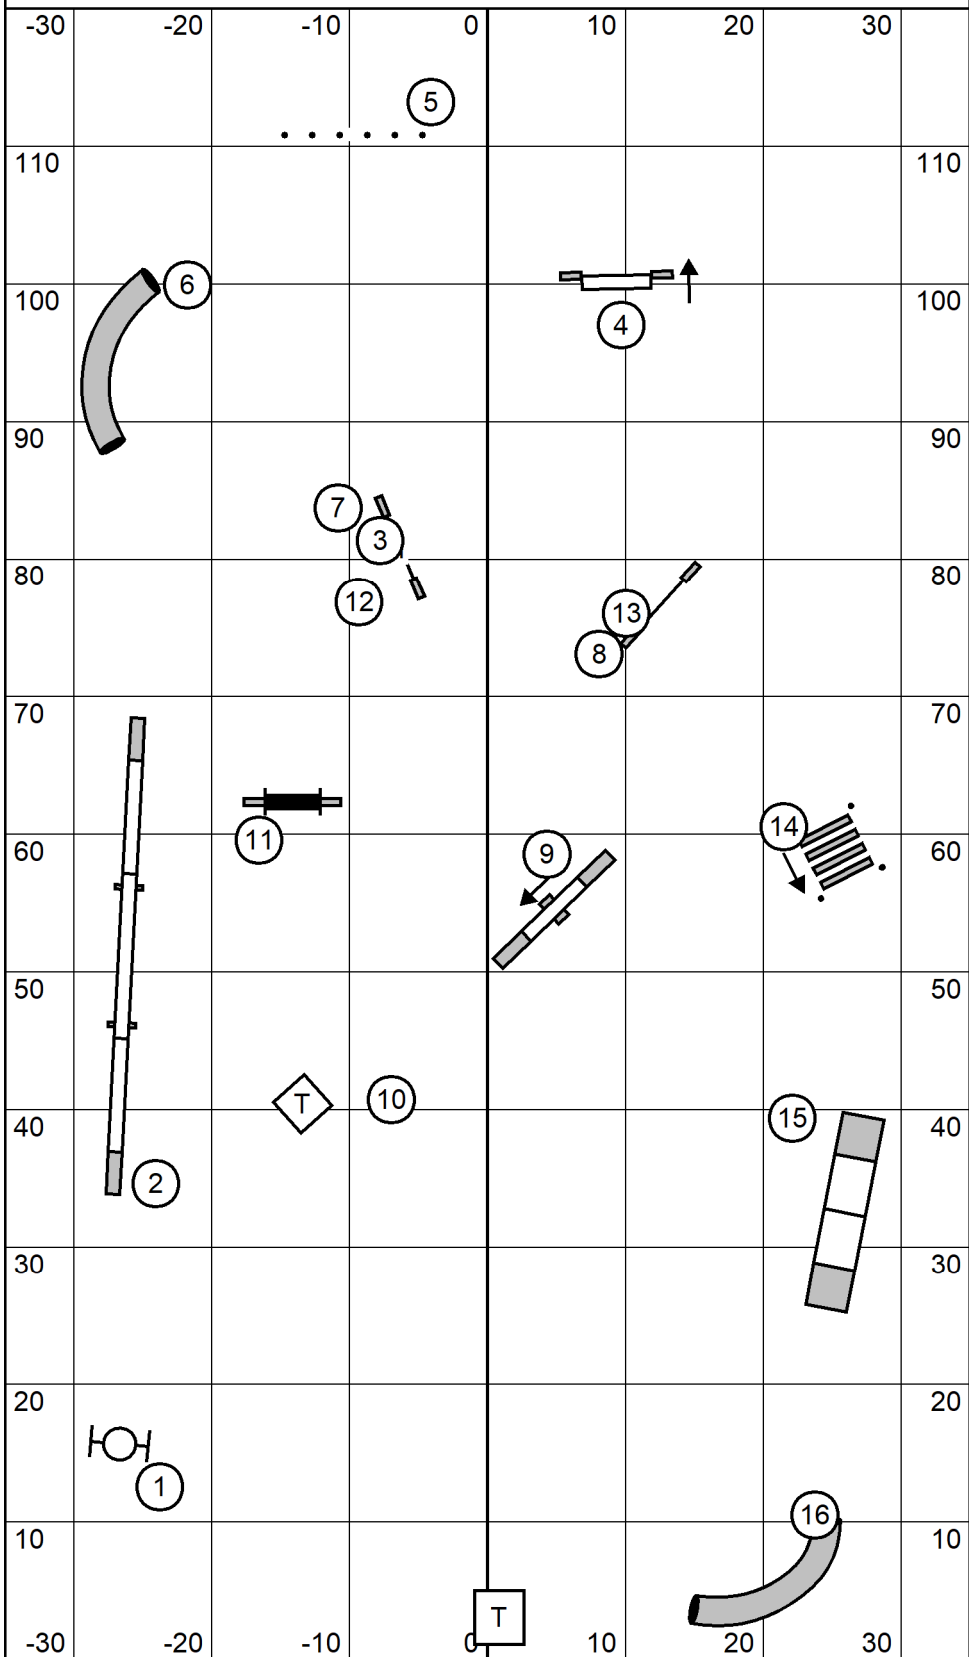

Novice Standard

Blue Ridge Dog Training Club
Saturday March 13, 2021
Novice Standard
Judge: Cindy Blanton