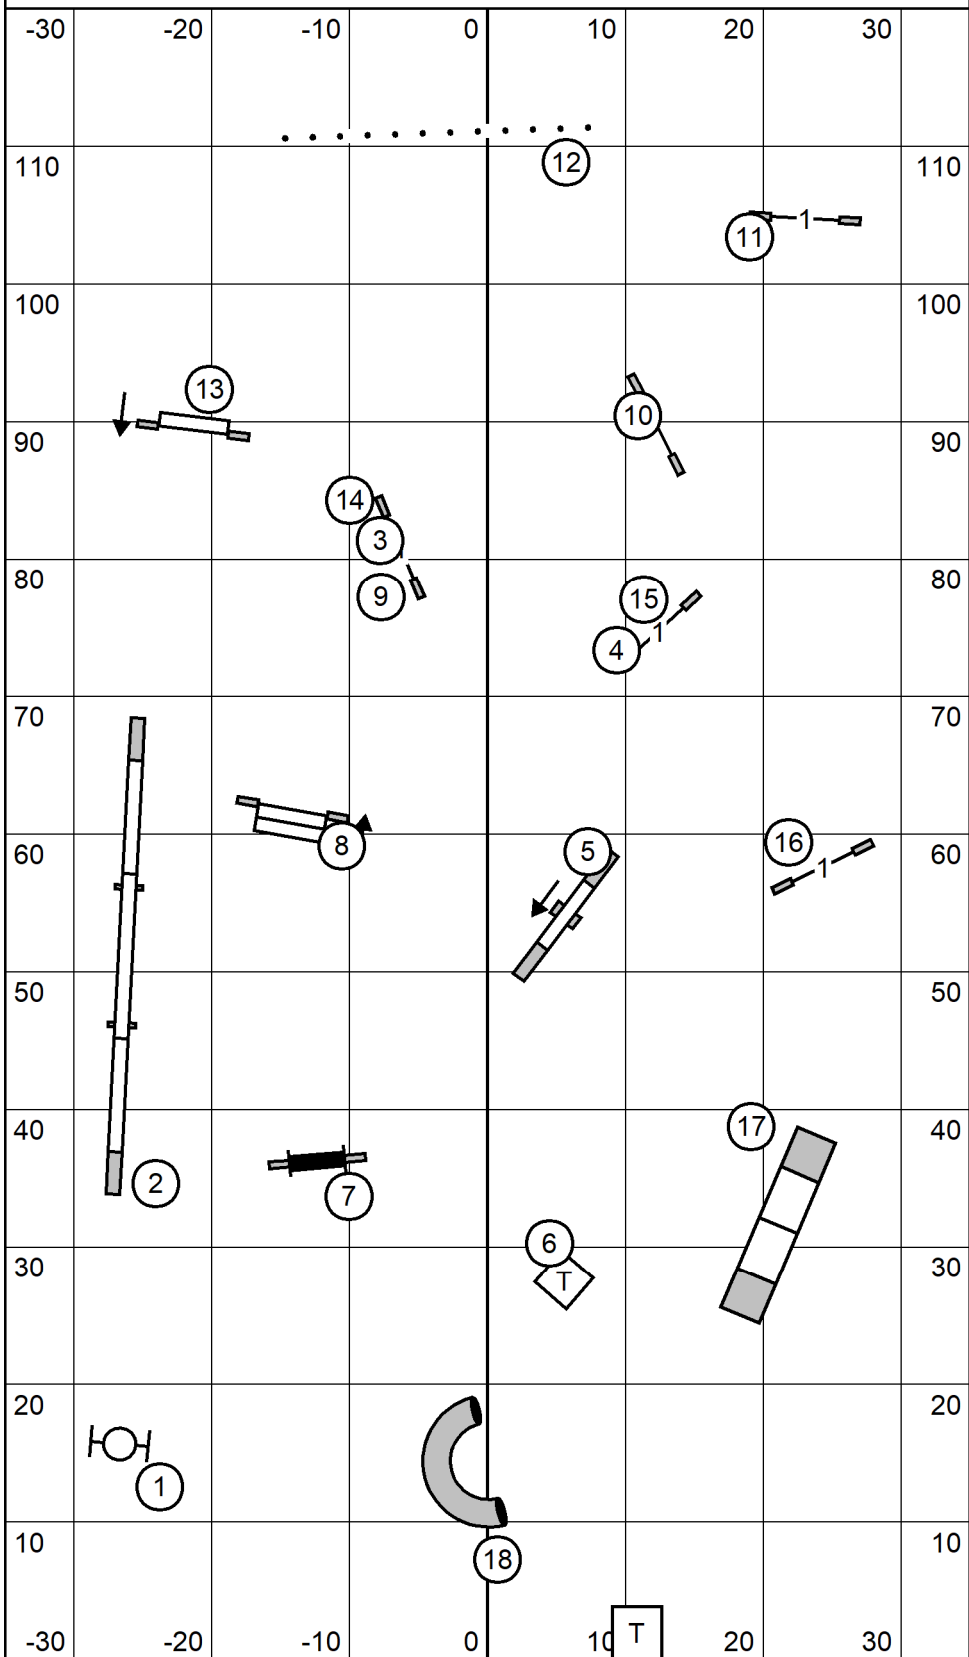

Open Standard

Blue Ridge Dog Training Club
Saturday March 13, 2021
Open Standard
Judge: Cindy Blanton