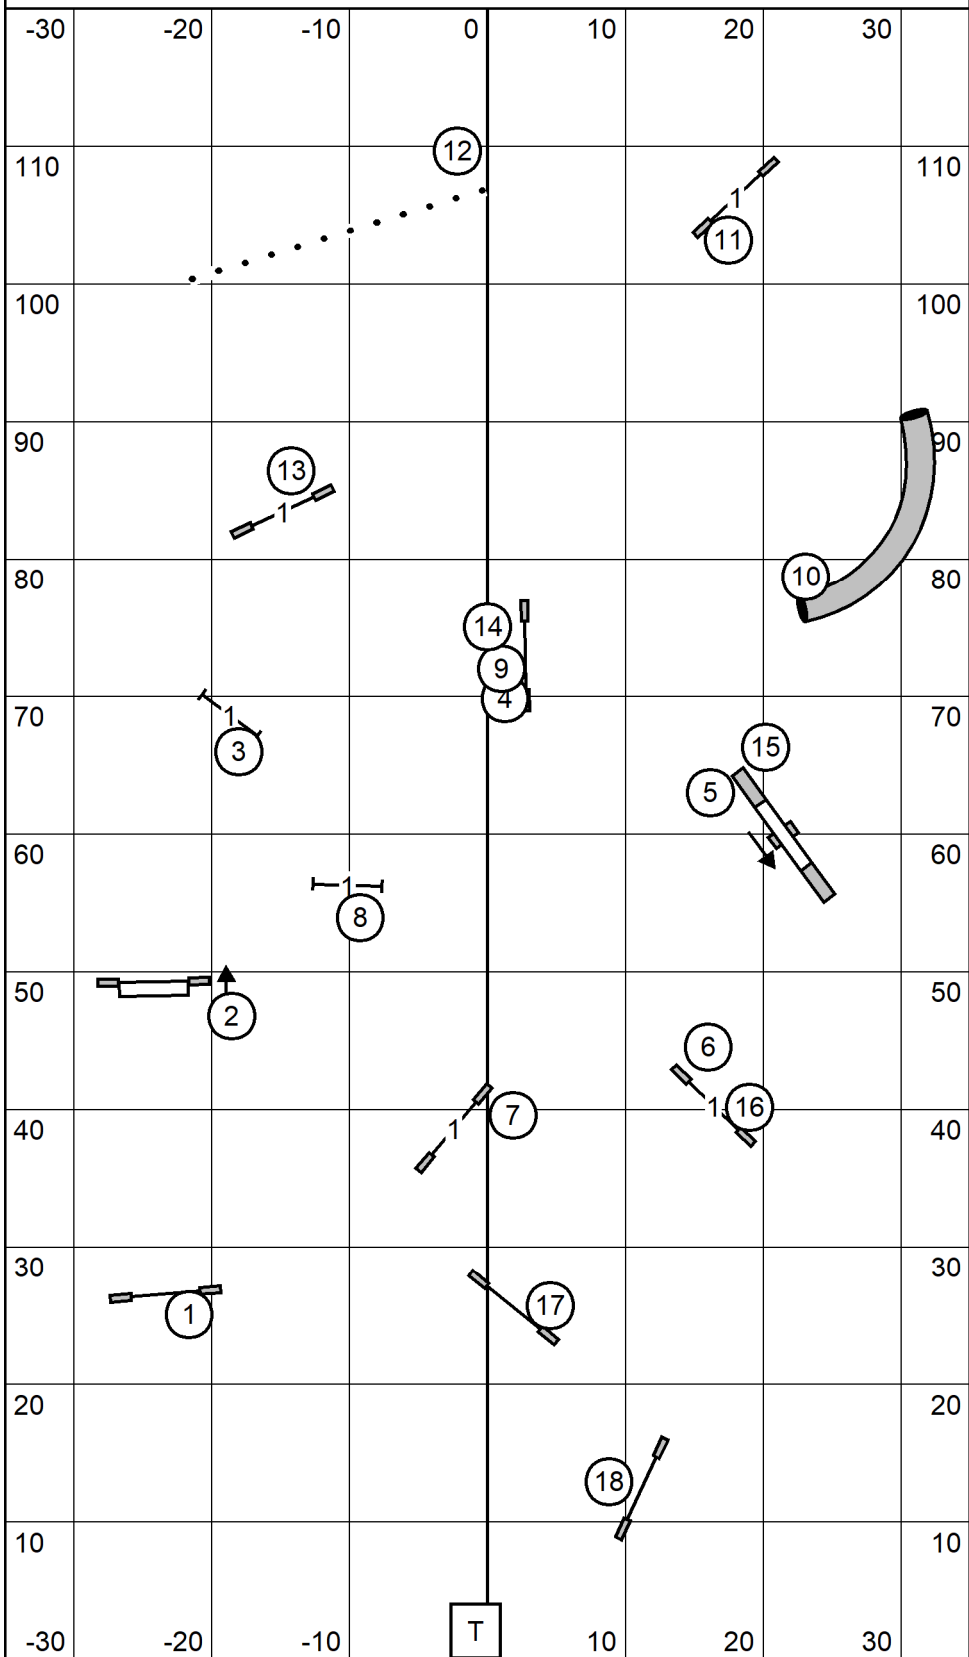

T2B

Blue Ridge Dog Training Club
Saturday March 13, 2021
T2B
Judge: Cindy Blanton