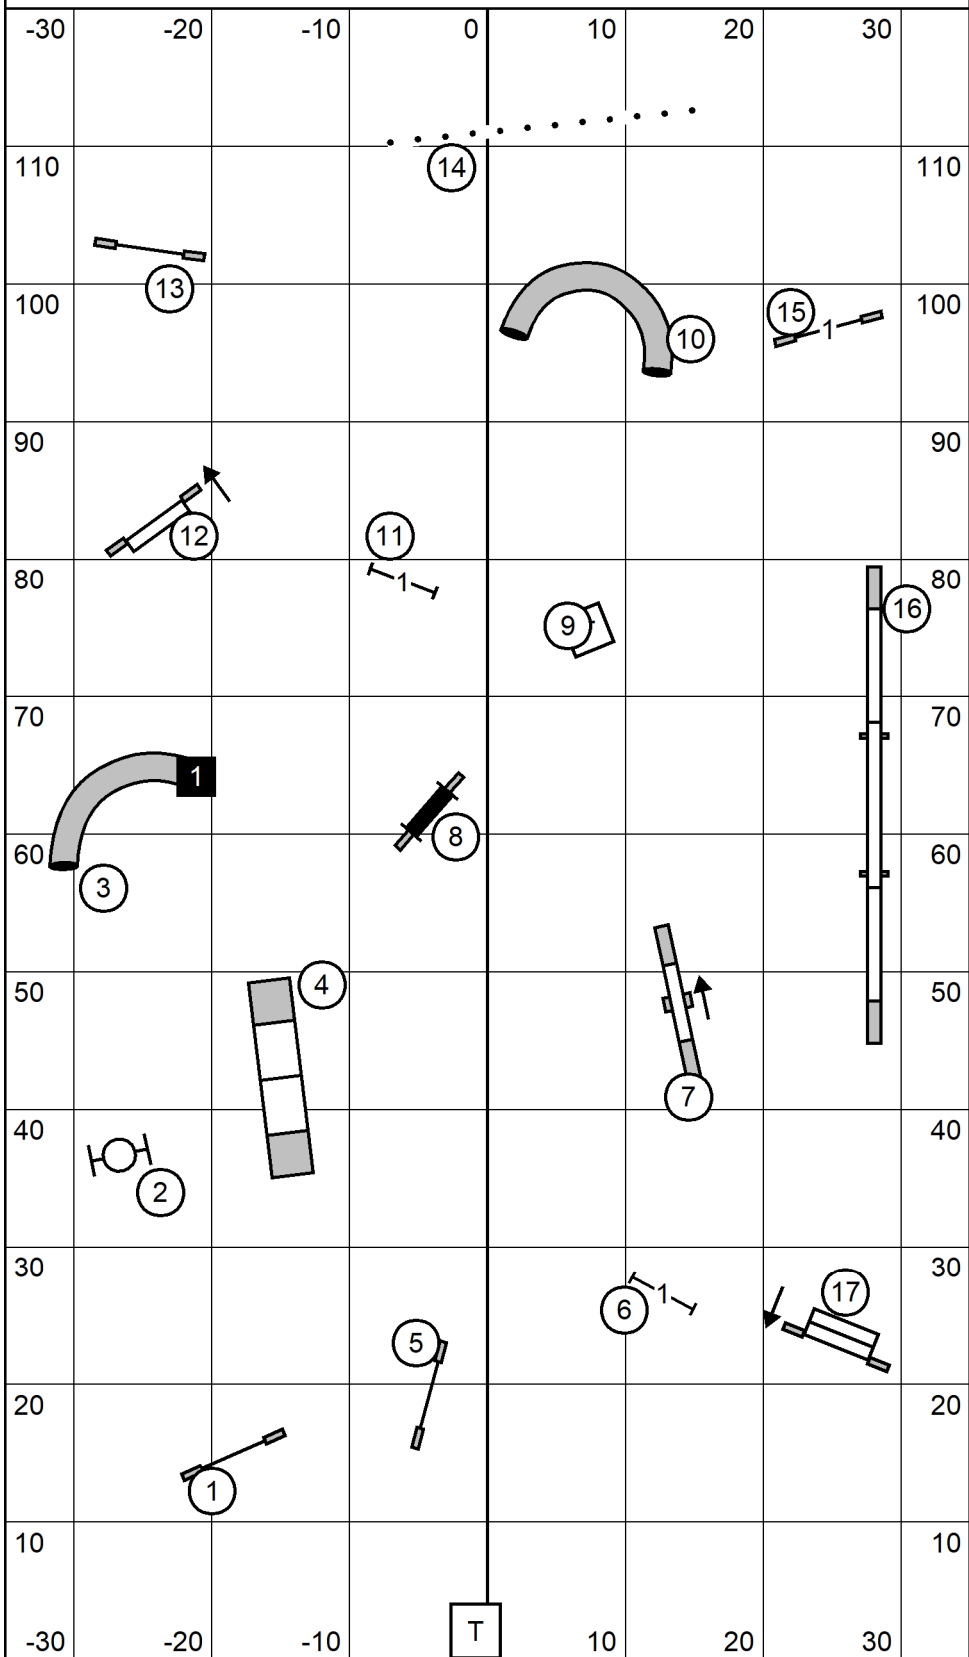

Open Standard

Blue Ridge Dog Training Club
Sunday March 14, 2021
Open Standard
Judge: Cindy Blanton