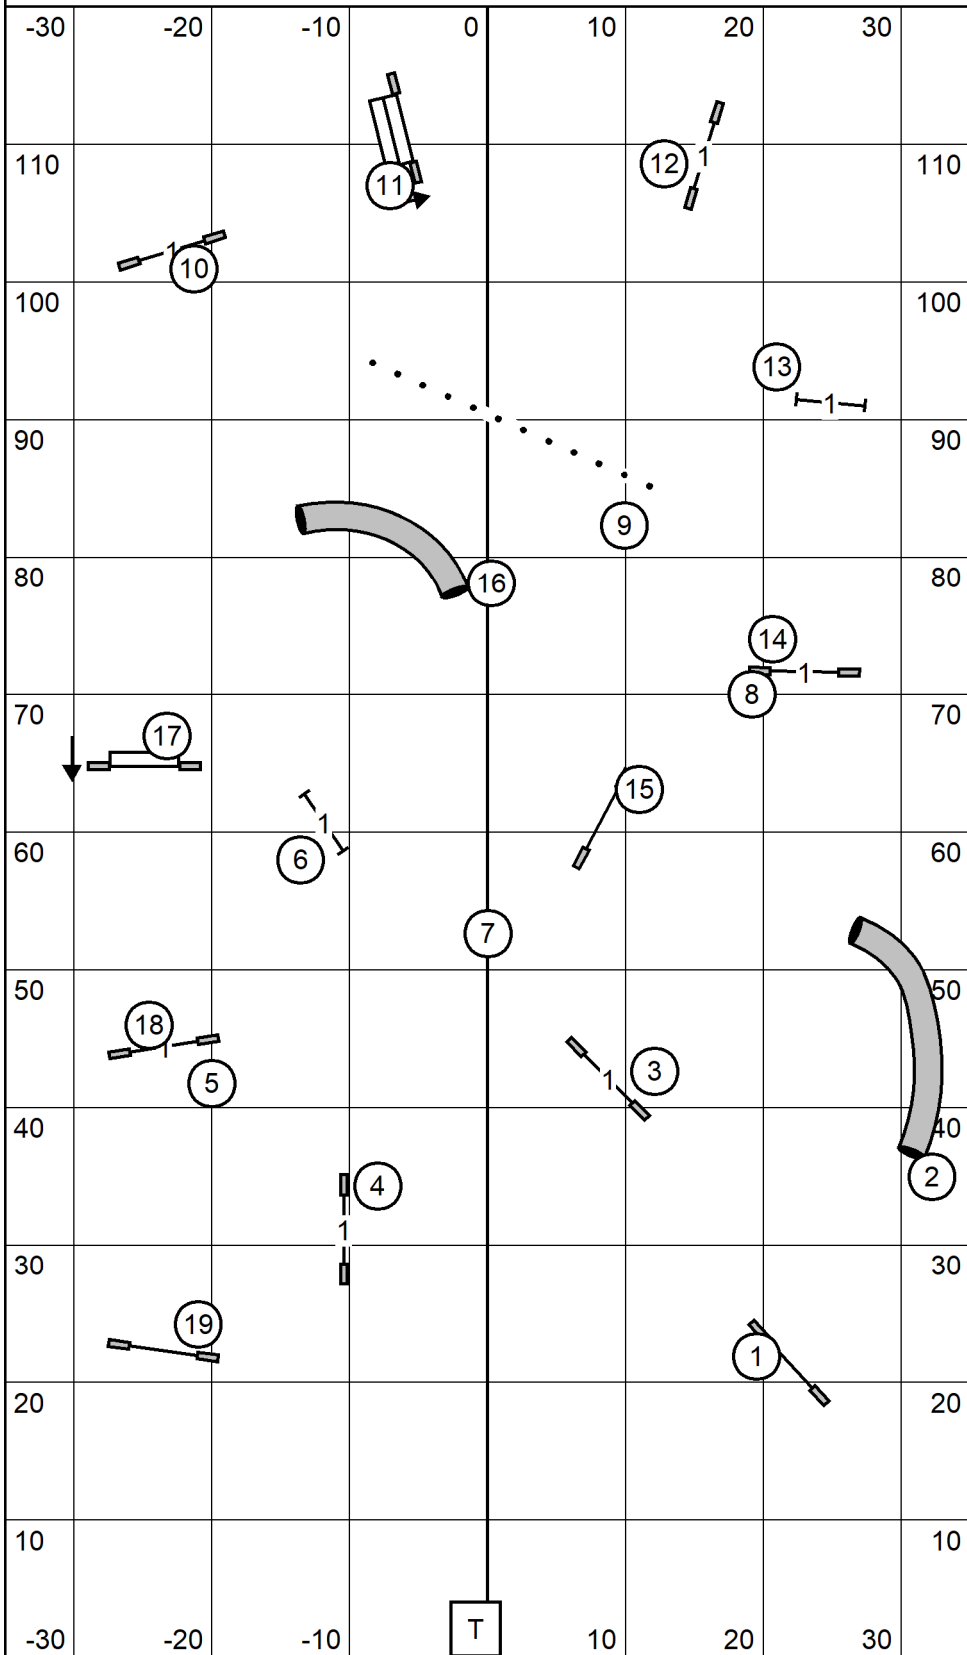

# Excellent/Master JWW

Blue Ridge Dog Training Club  
 Sunday March 14, 2021  
 Excellent/Master JWW  
 Judge: Cindy Blanton