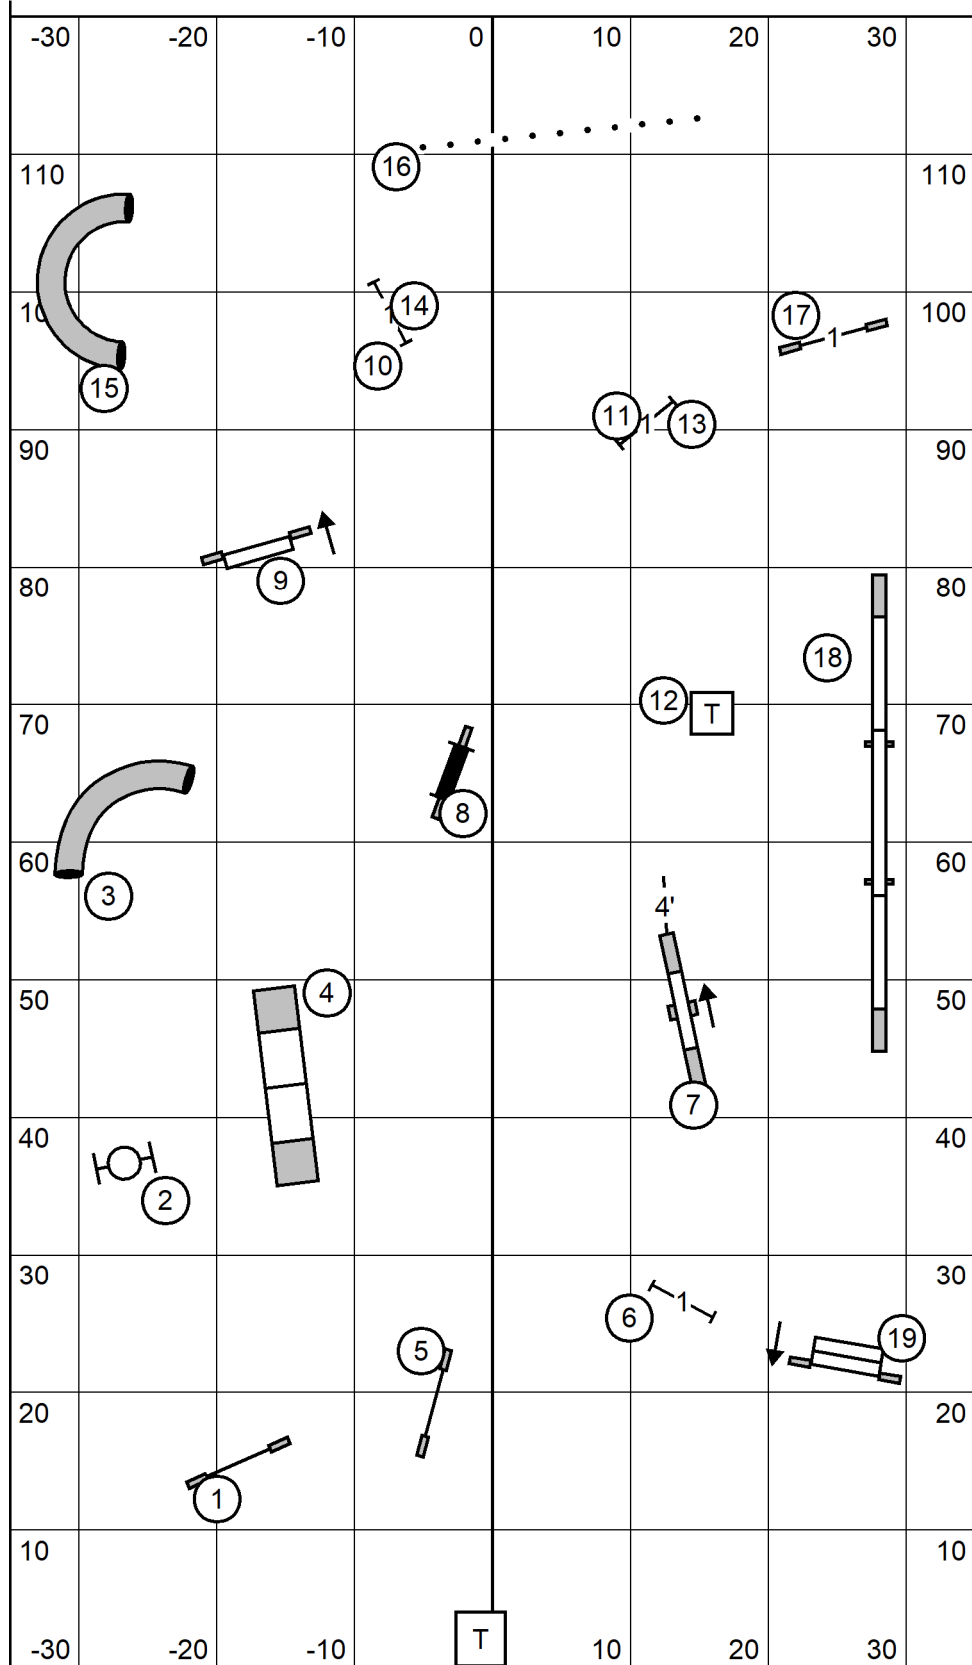

Excellent/Master Standard

Blue Ridge Dog Training Club
Sunday March 14, 2021
Excellent/Master Standard
Judge: Cindy Blanton