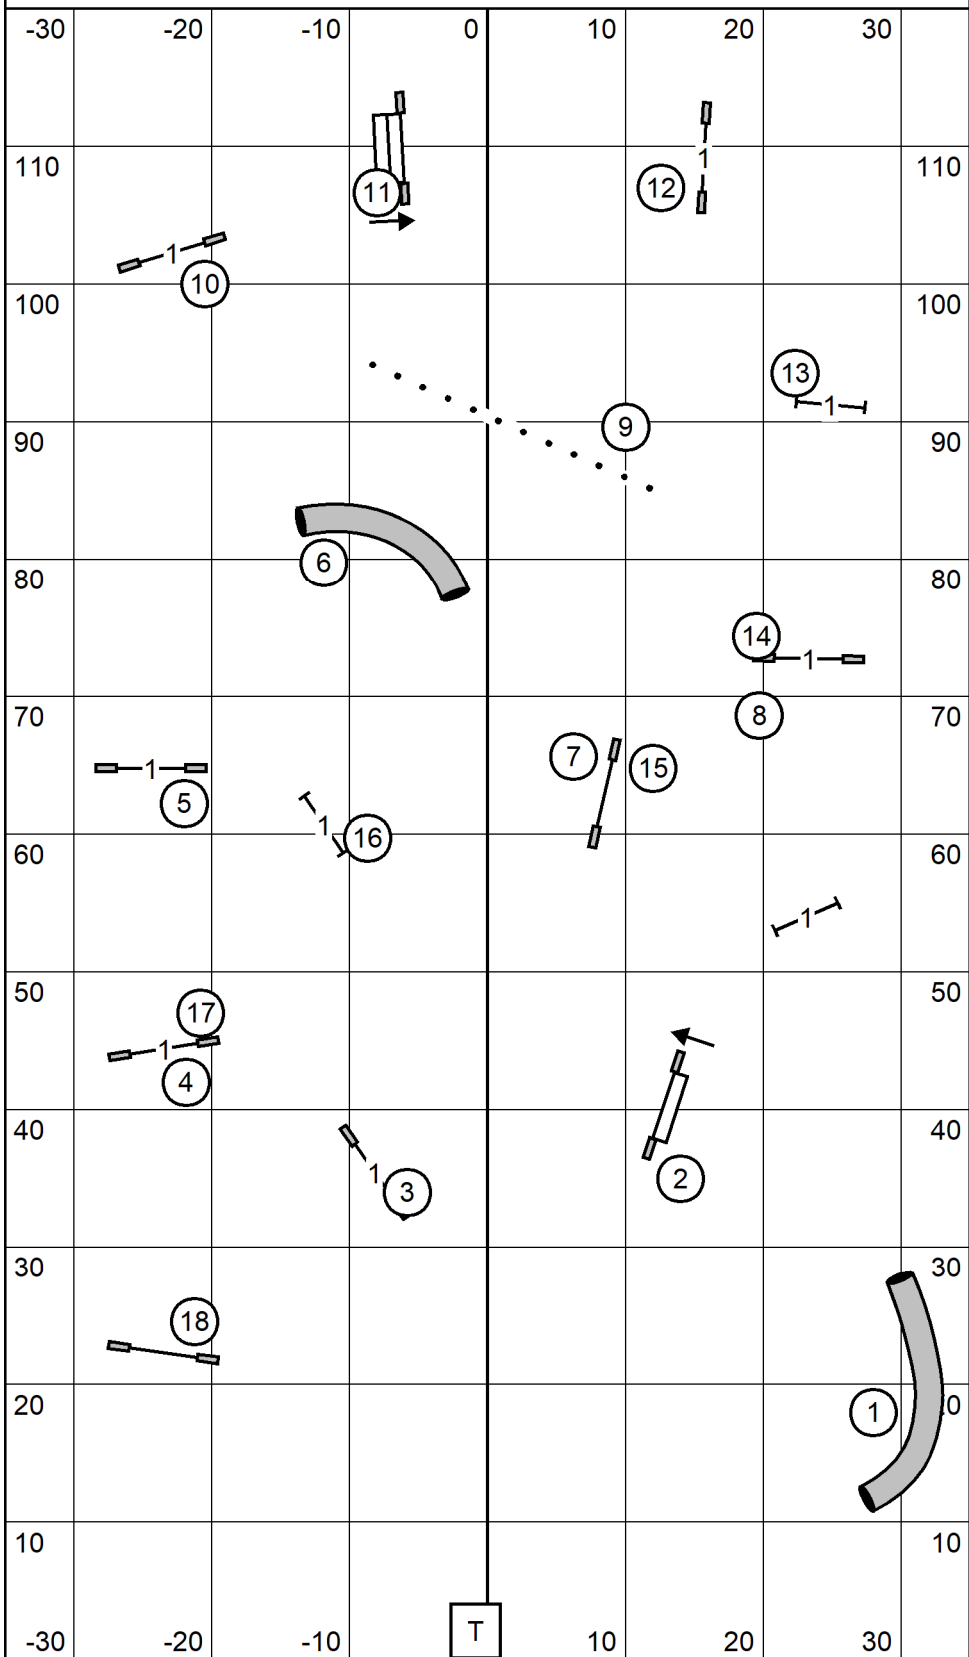

Open JWW

Blue Ridge Dog Training Club
Sunday March 14, 2021
Open JWW
Judge: Cindy Blanton