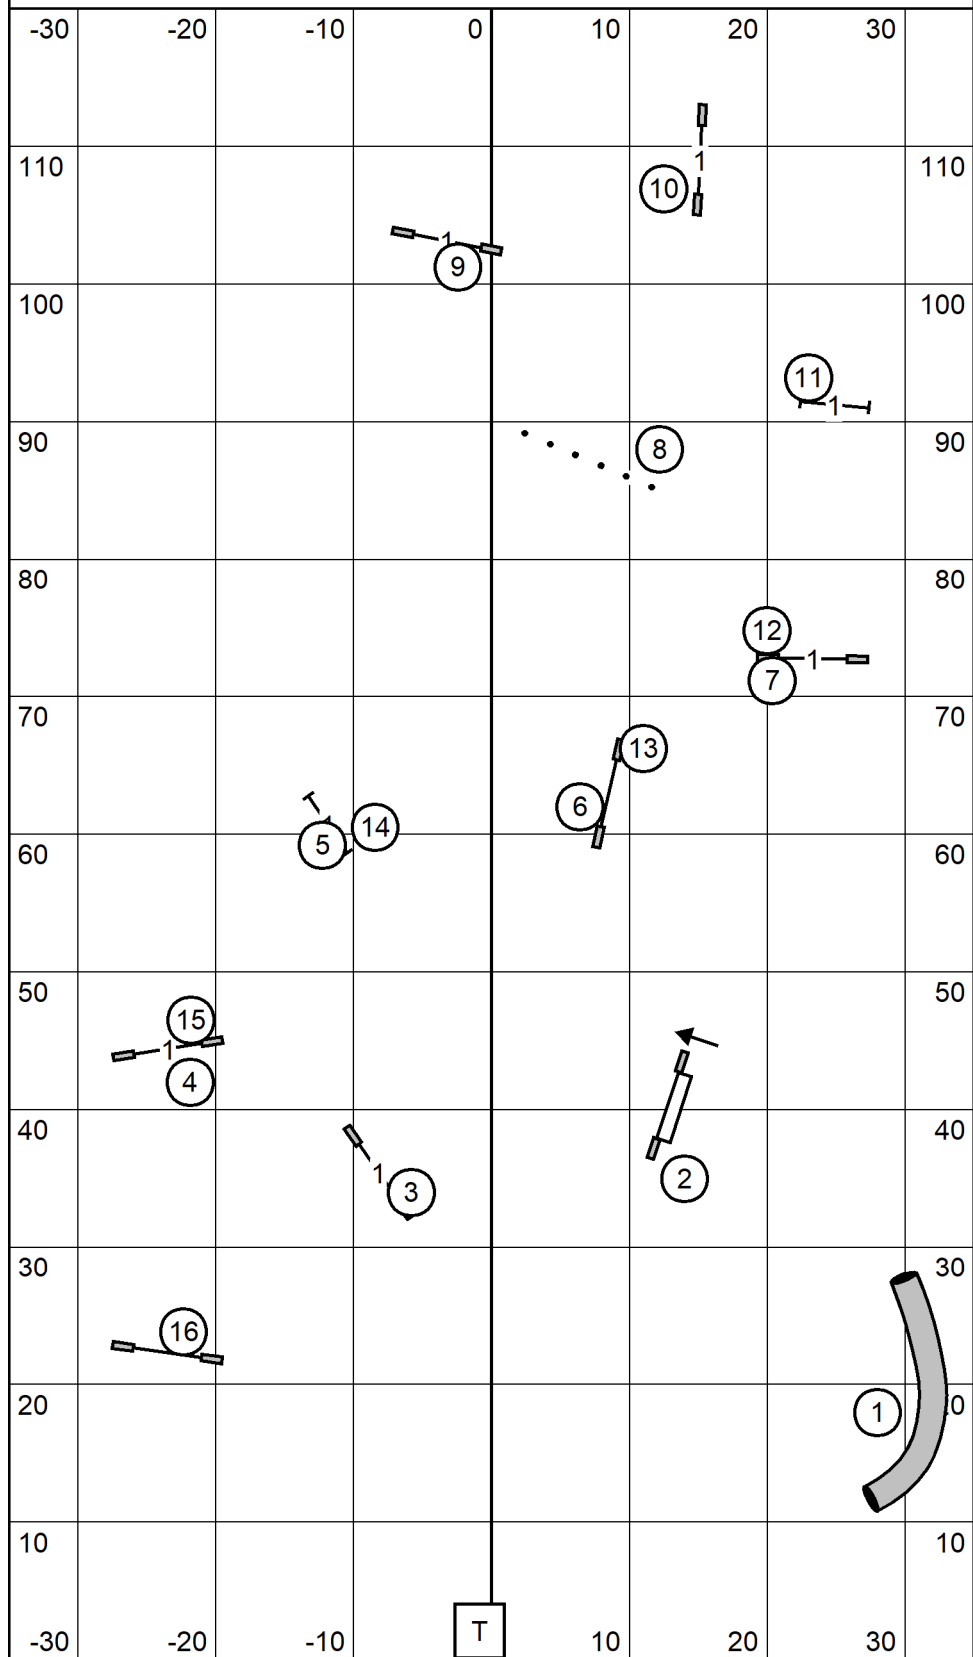

Novice JWW

Blue Ridge Dog Training Club
Sunday March 14, 2021
Novice JWW
Judge: Cindy Blanton