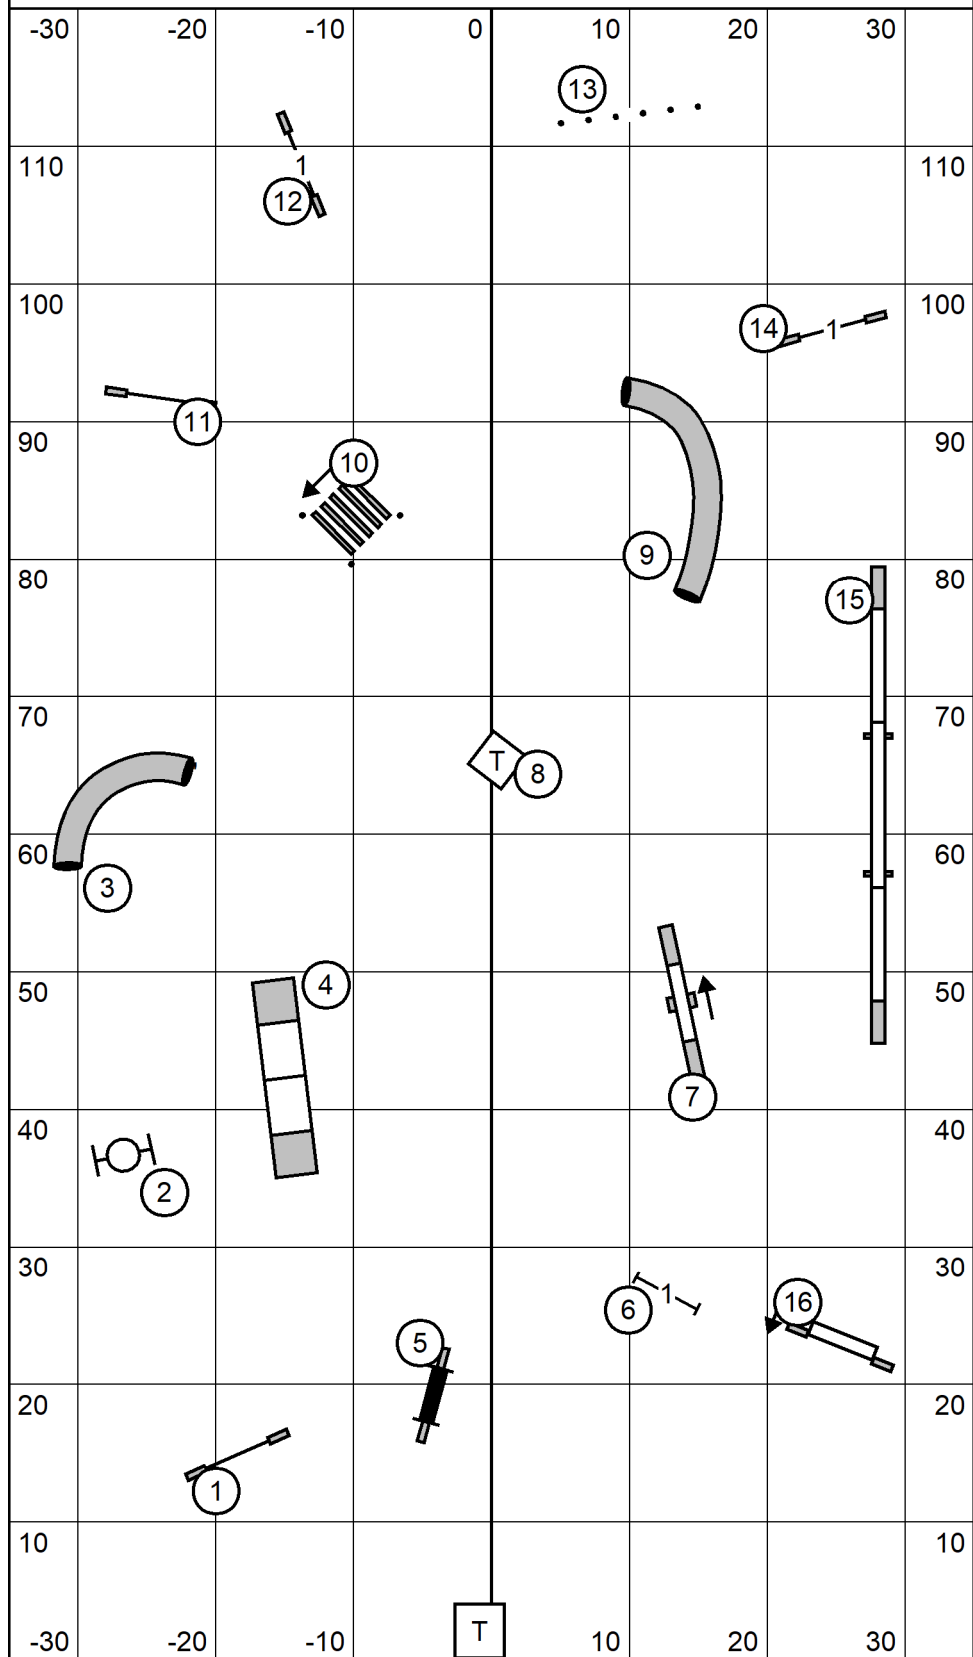

Novice Standard

Blue Ridge Dog Training Club
Sunday March 14, 2021
Novice Standard
Judge: Cindy Blanton