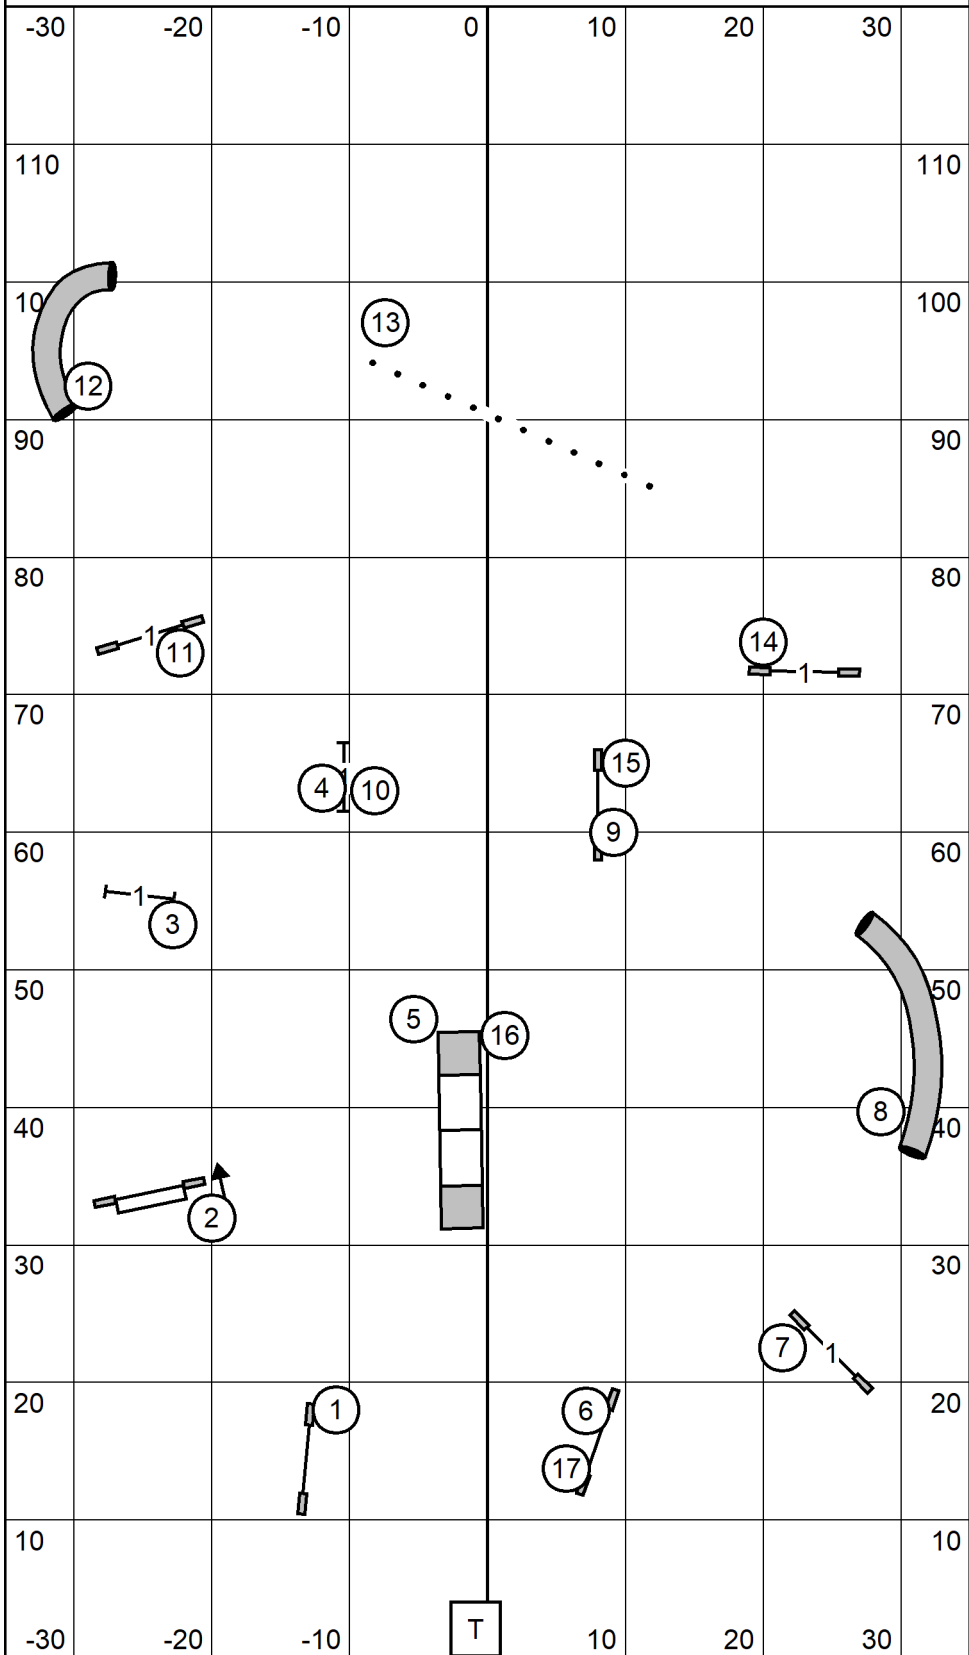

T2B

Blue Ridge Dog Training Club
Sunday March 14, 2021
T2B
Judge: Cindy Blanton