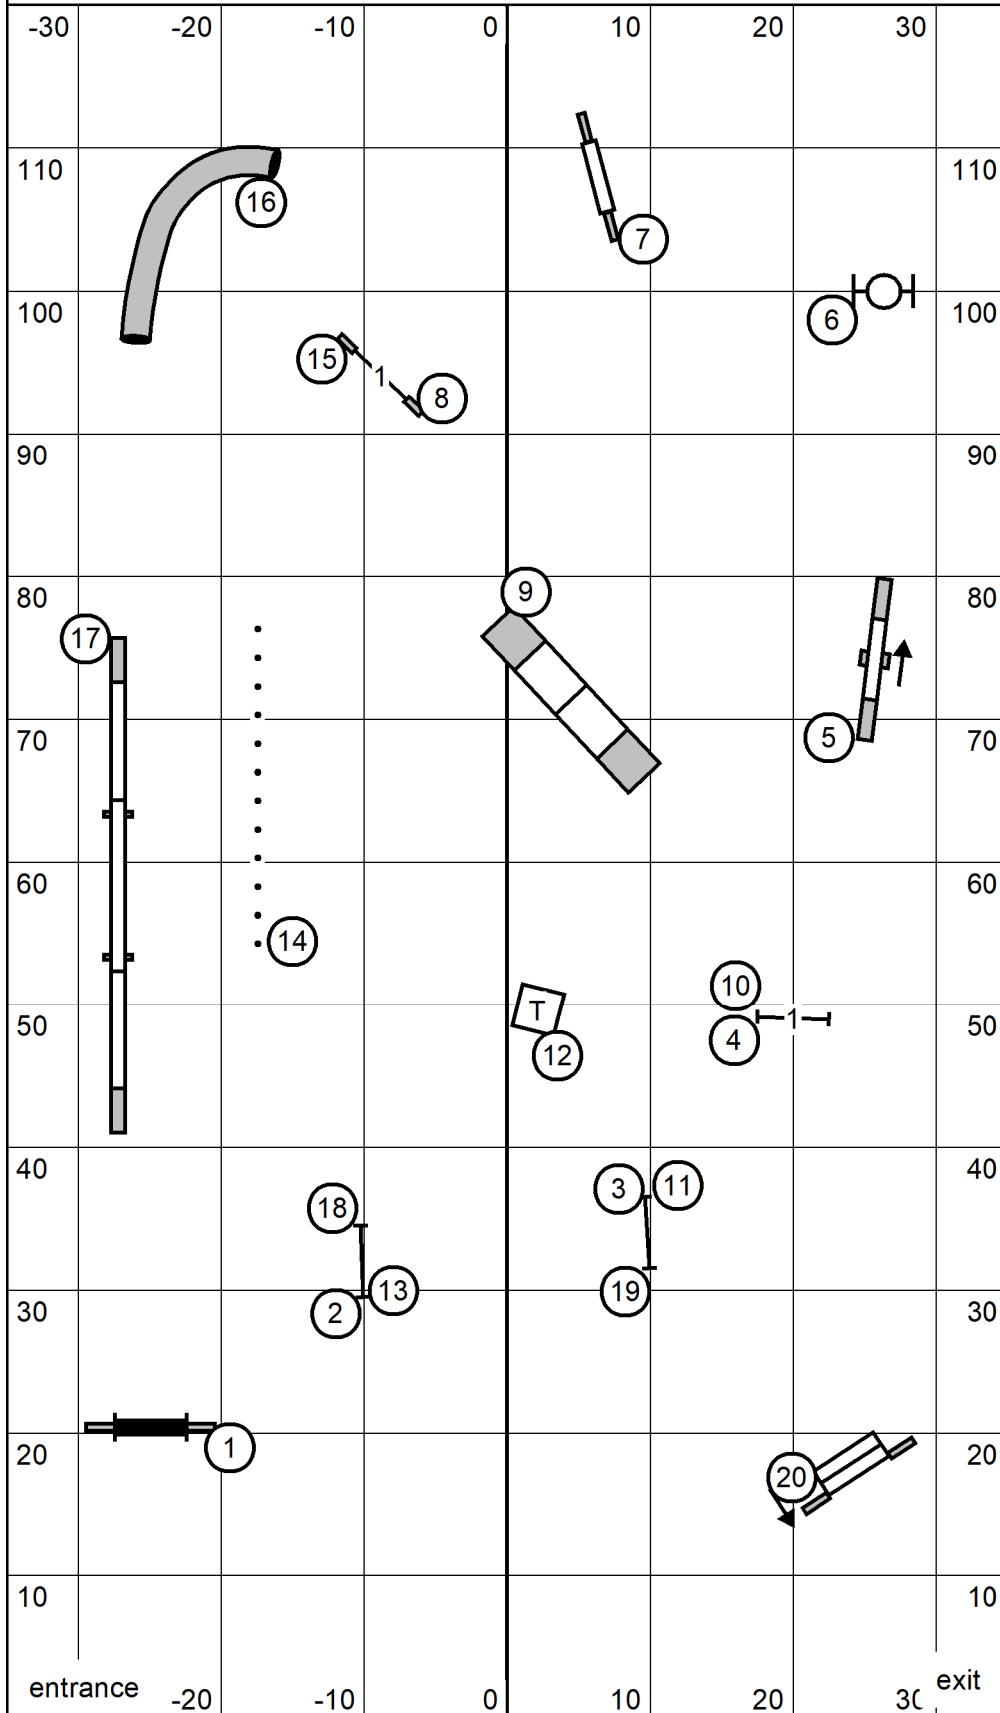

# Saturday Ex/Master STD

Excellent/Master STD  
December 12, 2020

Next dog in after  
Dogwalk #17

Shenandoah Valley Kennel  
Club Judge: Brian Brane