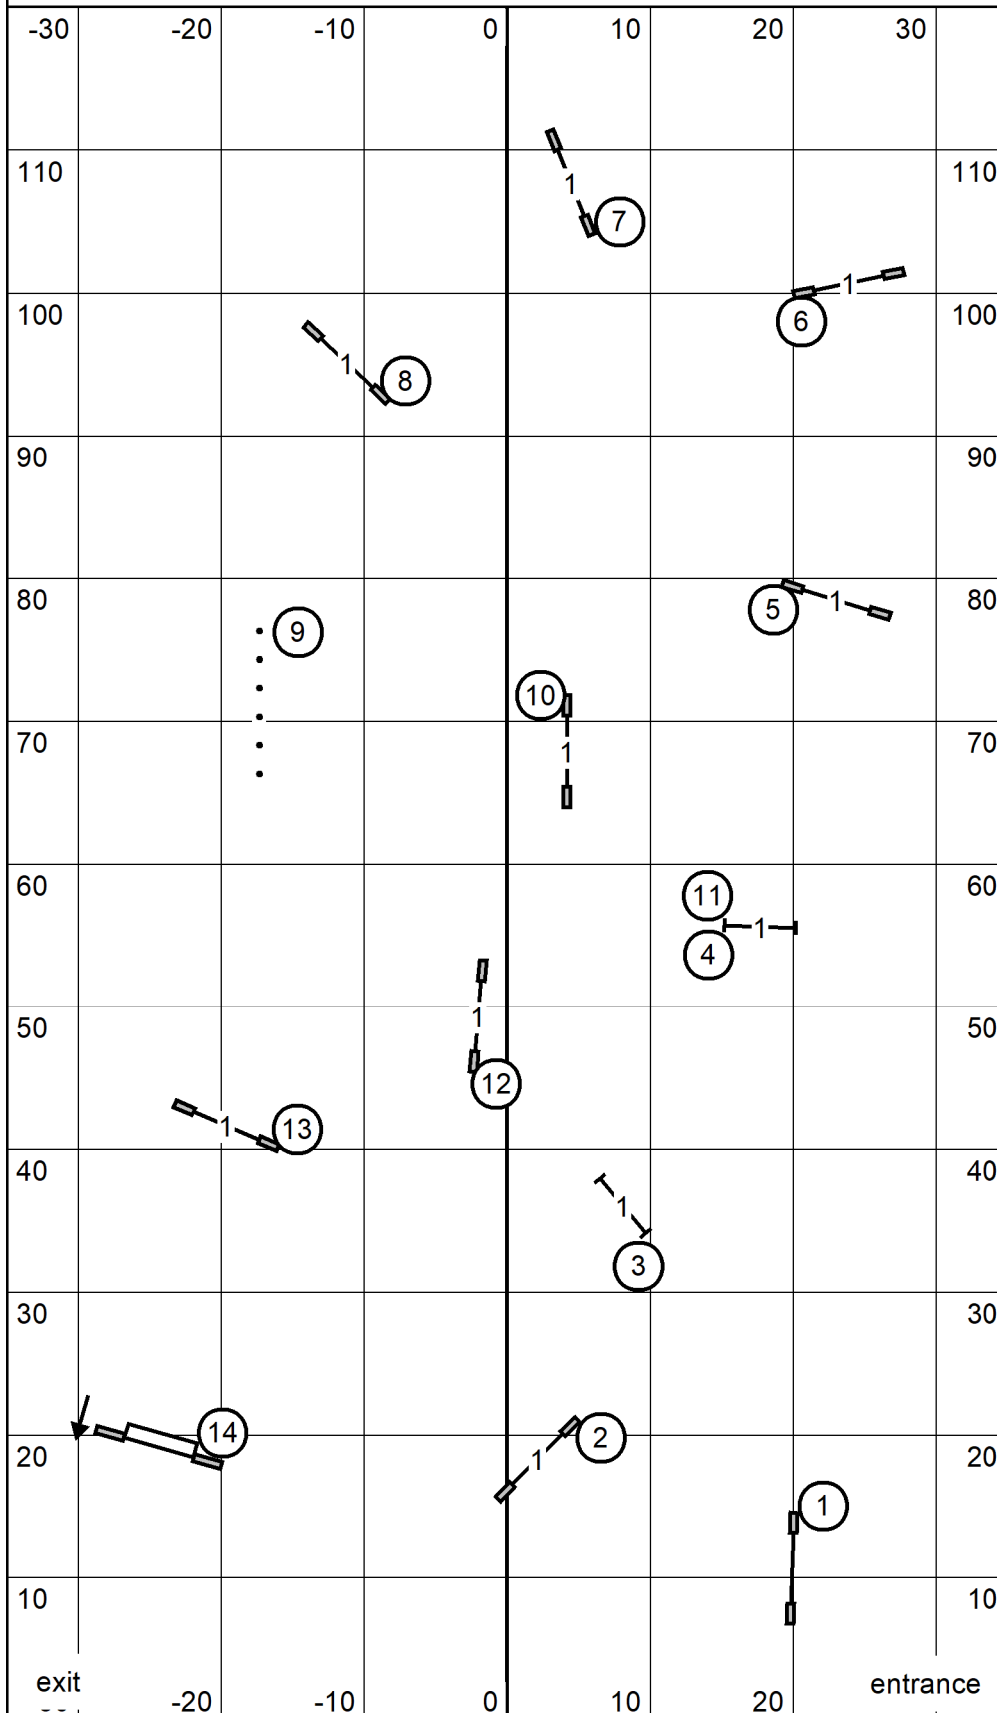

# Saturday Open JWW

Open JWW  
December 12, 2020

Next dog in after  
Weaves #15

Shenandoah Valley Kennel  
Club Judge: Brian Brane

# Saturday Novice JWW

Novice JWW  
December 12, 2020

Next dog in after  
Jump #12

Shenandoah Valley Kennel  
Club Judge: Brian Brane