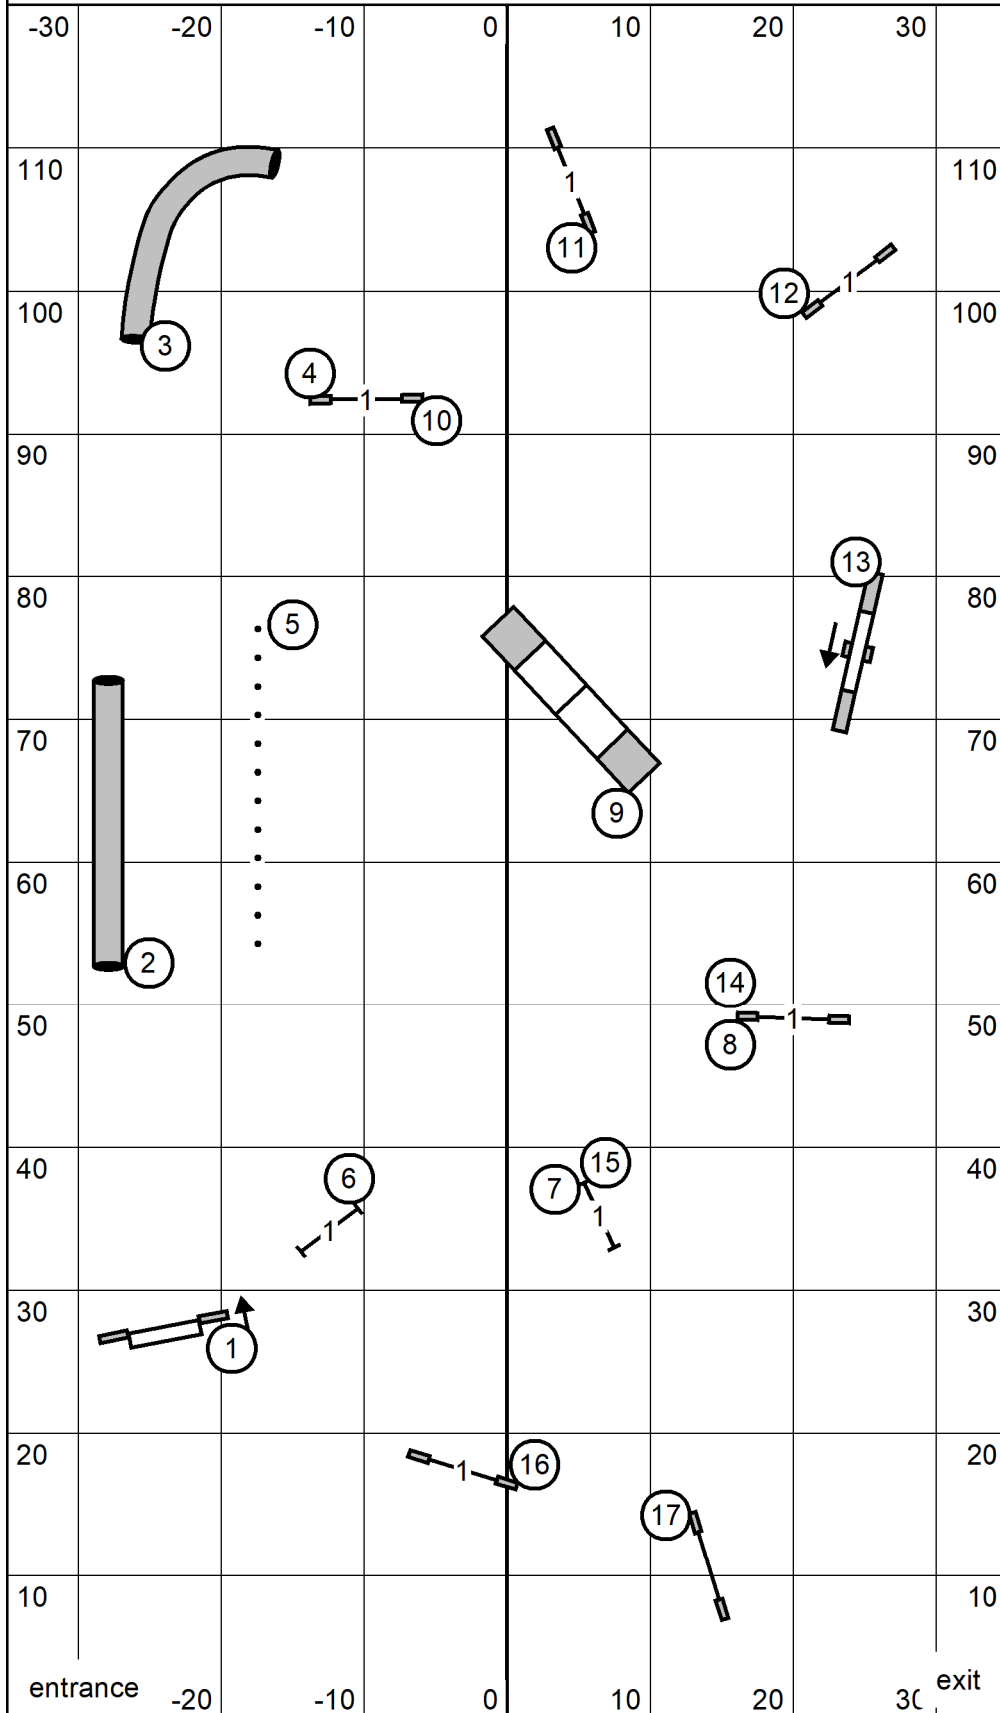

Saturday Time to Beat

Time to Beat
December 12, 2020

Next dog in after
Jump #16

Shenandoah Valley Kennel
Club Judge: Brian Brane