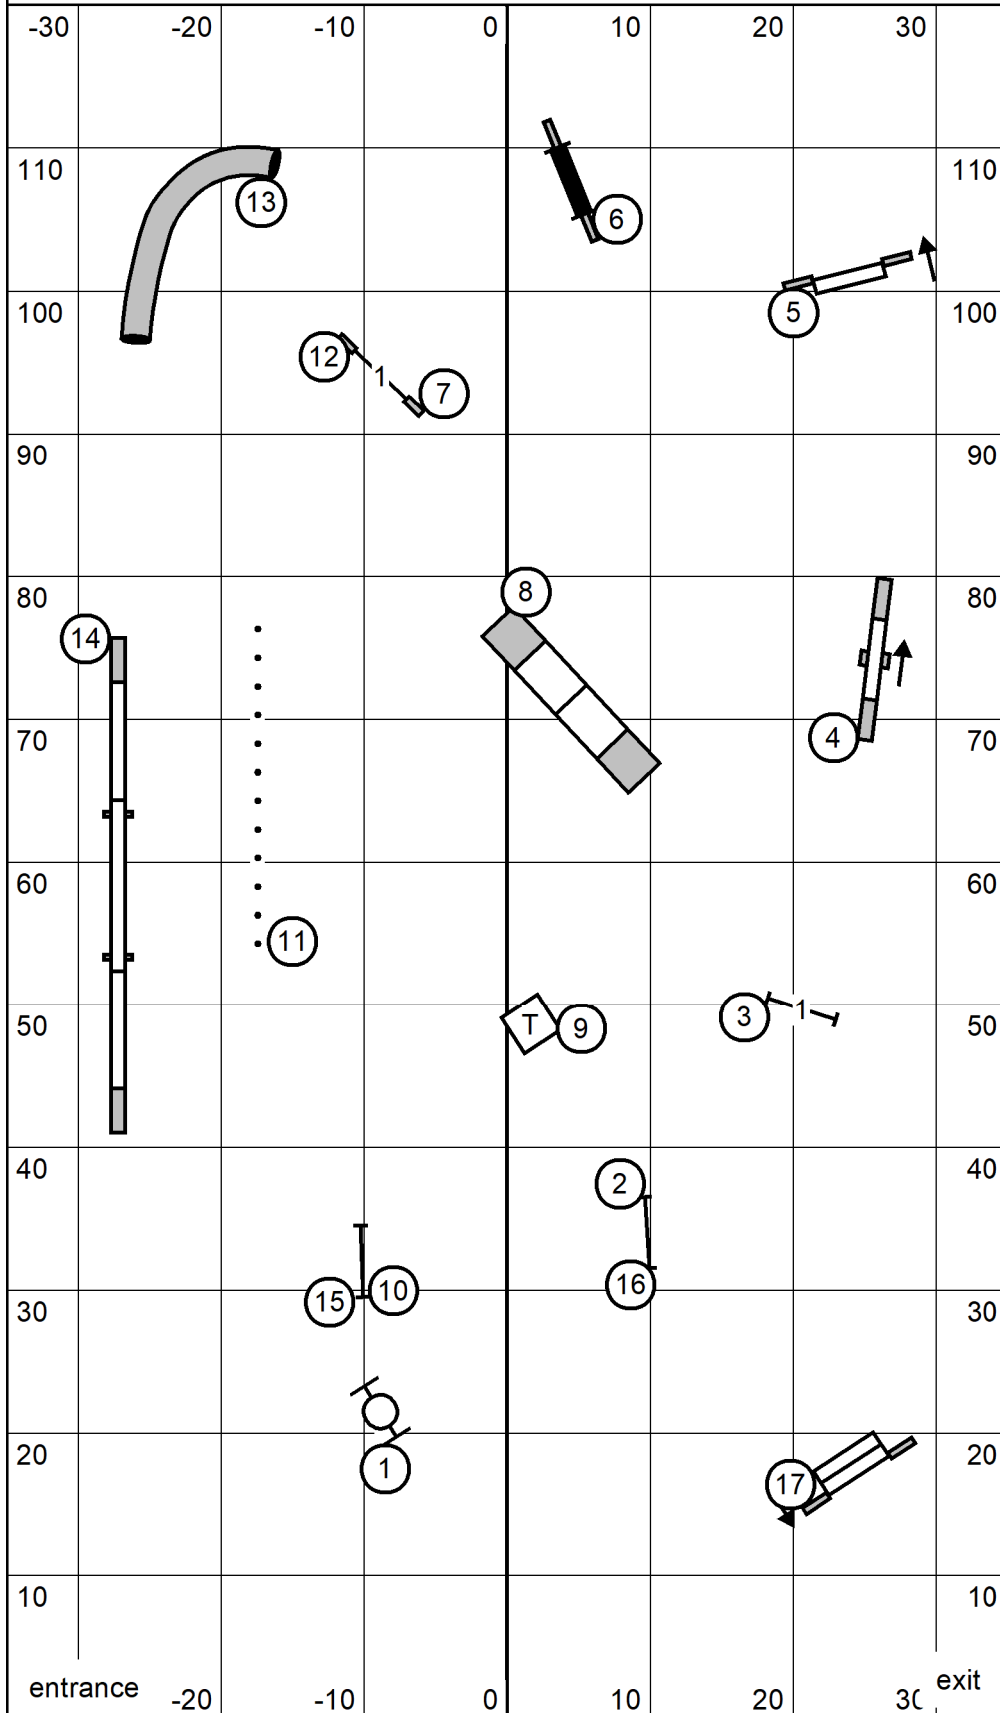

# Saturday Open STD

Open STD  
December 12, 2020

Next dog in after  
Dogwalk #14

Shenandoah Valley Kennel  
Club Judge: Brian Brane