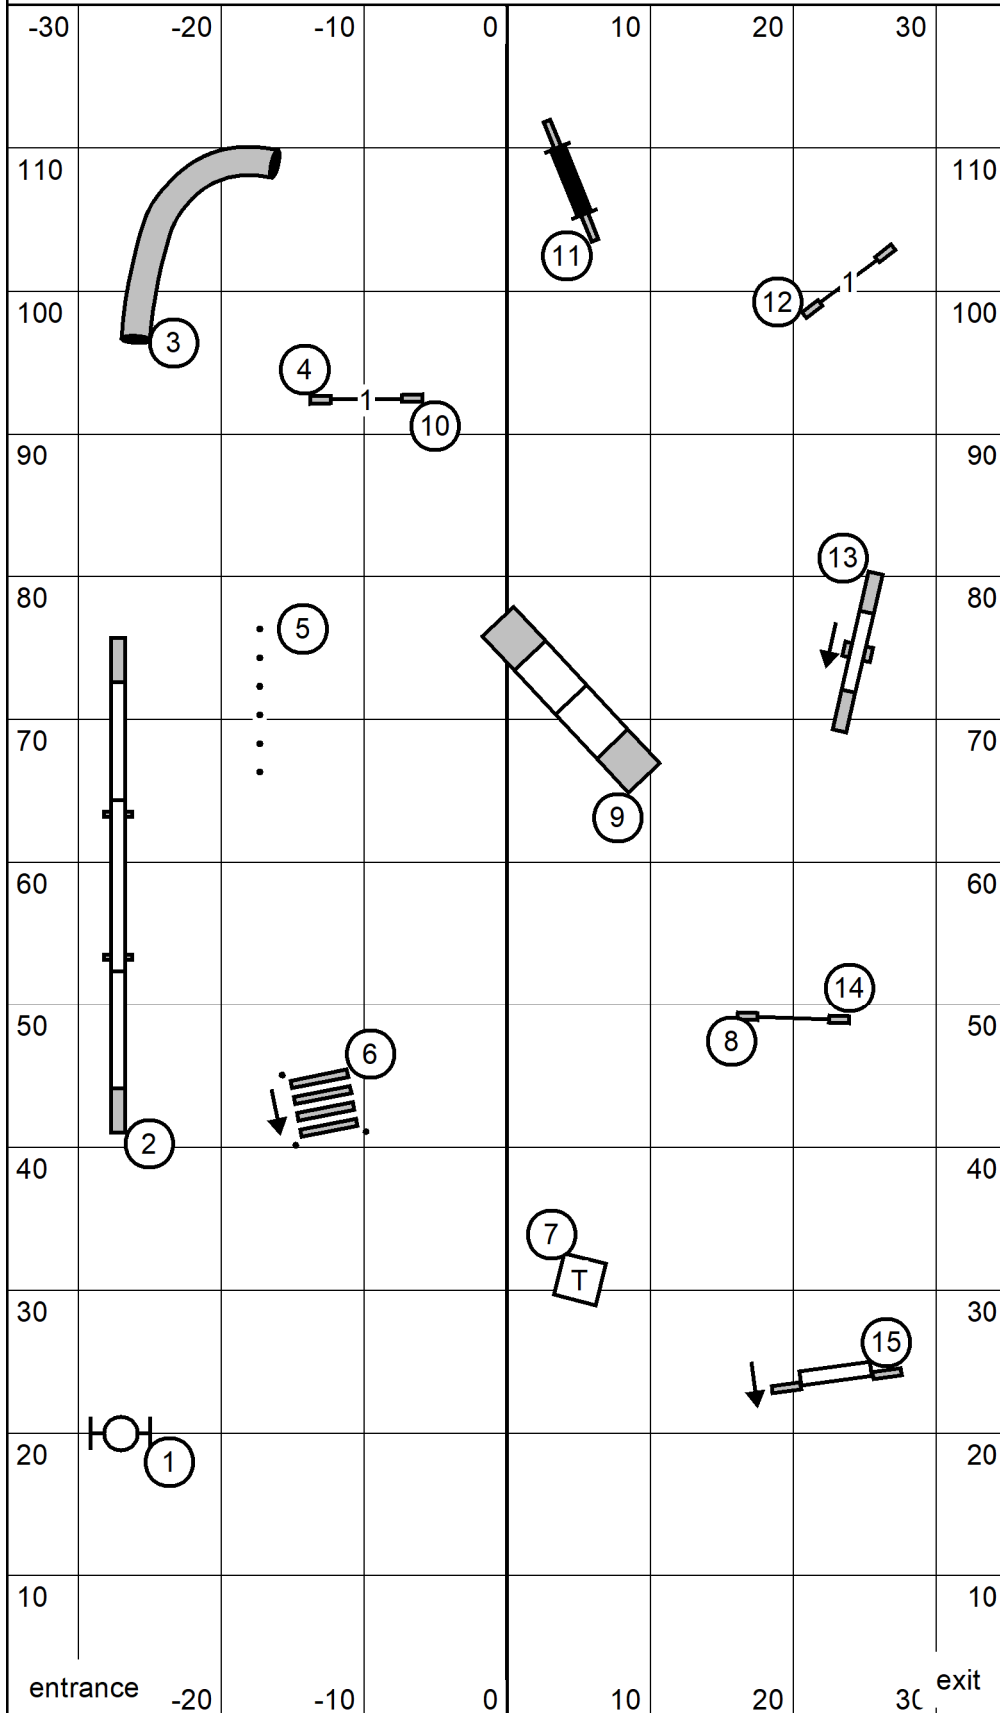

Saturday Novice STD

Novice STD
December 12, 2020

Next dog in after
Panel #11

Shenandoah Valley Kennel
Club Judge: Brian Brane