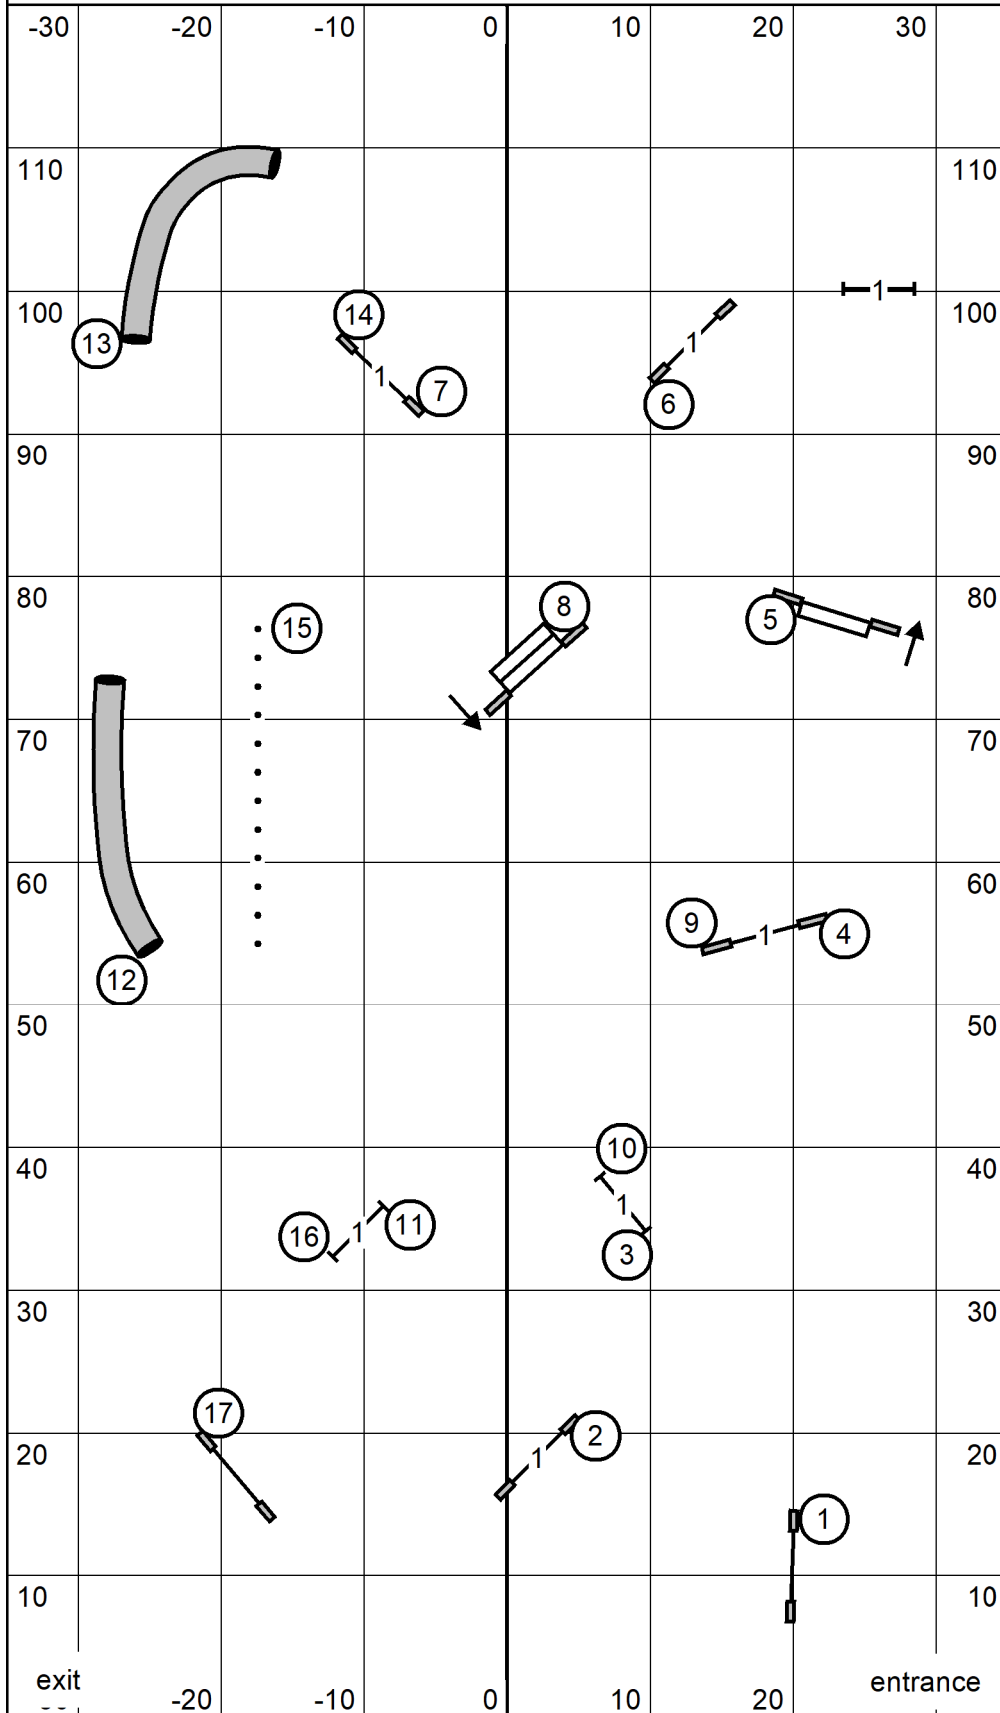

Saturday Open JWW

Open JWW
December 12, 2020

Next dog in after
Weaves #15

Shenandoah Valley Kennel
Club Judge: Brian Brane