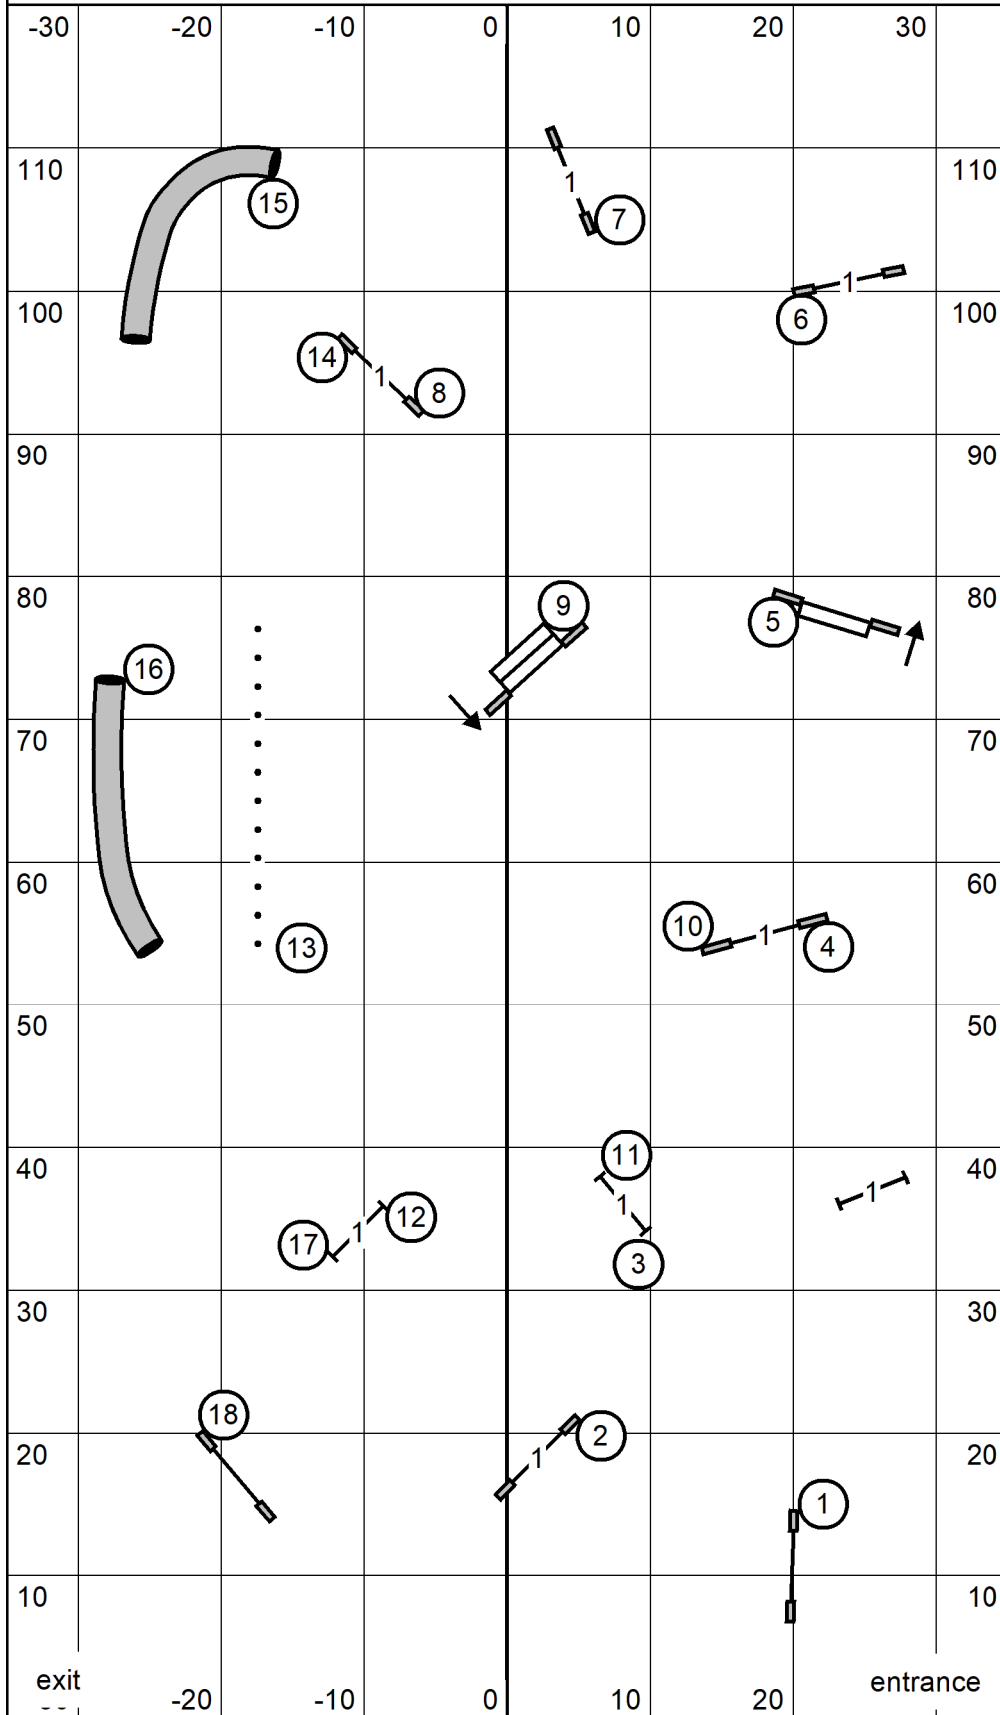

# Saturday Ex/Master JWW

Excellent/Master JWW December 12, 2020	Next dog in after Weaves #13	Shenandoah Valley Kennel Club Judge: Brian Brane
---	---------------------------------	---